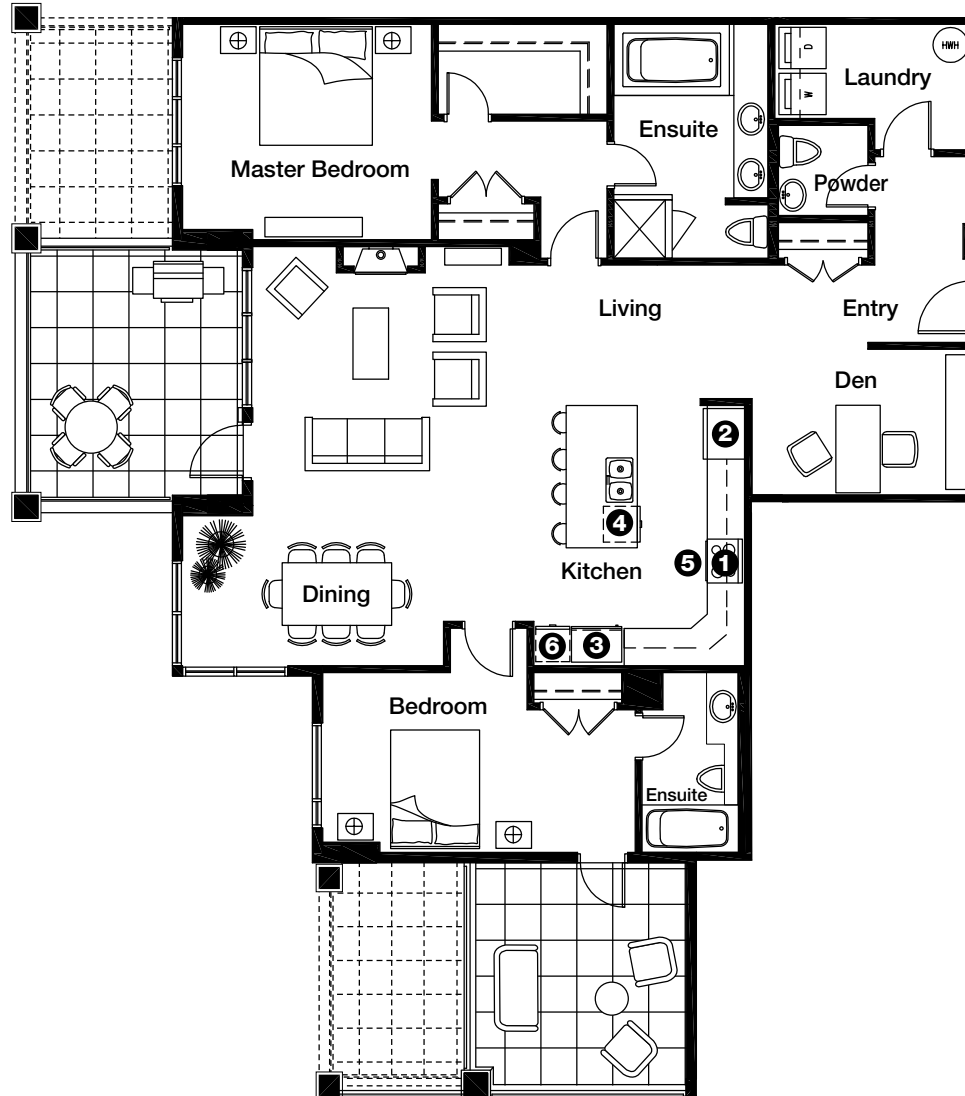

MADISON

Residences 705, 706, Estates 803-903, 804-904

2 Bedroom + Den

1,760 sq.ft. plus 575 sq.ft. terrace (705)

1,760 sq.ft. plus 290 sq.ft. terrace (706)

1,760 sq.ft. plus 360 sq.ft. terrace (803-903, 804-904)

7th FLOOR

8th FLOOR
9th FLOOR

Appliances:

- 1. Bosch™ 36" Gas Cook Top
- 2. Bosch™ Built-In Wall Oven, Microwave & Warming Drawer
- 3. Bosch™ Cabinet Depth Refrigerator
- 4. Bosch™ Dishwasher
- 5. Bosch™ Hood Fan
- 6. Wine Fridge