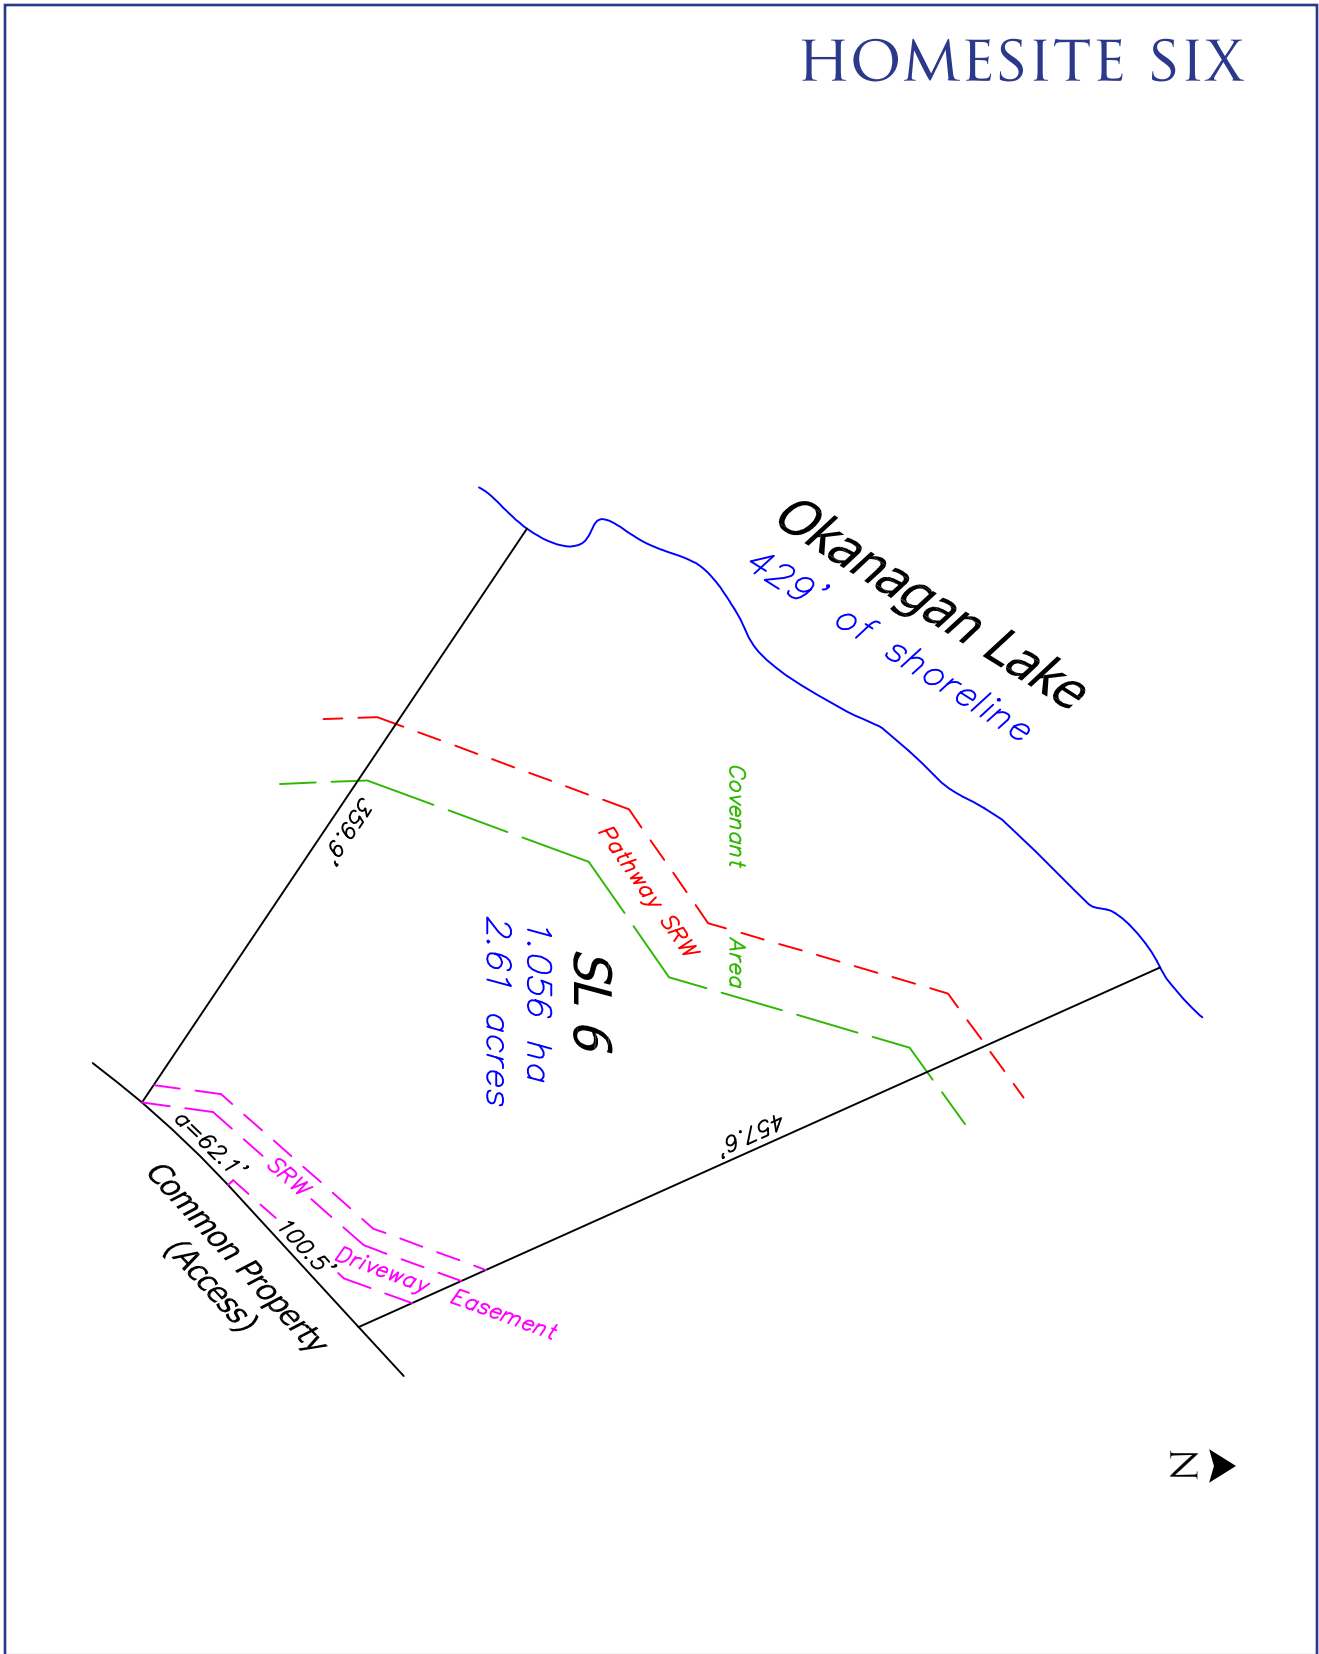

SIX SHEERWATER COURT

This 2.61 acre private estate property features four hundred and twenty nine feet of shoreline, and is one of Sheerwater's premiere homesites. The flat topography of the property allows for an expansive building area, and the natural bluff allows for outstanding lake views to the south, west and north.

S H E E R W A T E R

The property lines shown are for presentation purposes only. The actual property lines may vary.

HOMESITE SIX

Viewing by appointment. Call Gary Athans at 250-717-6696 for more information.