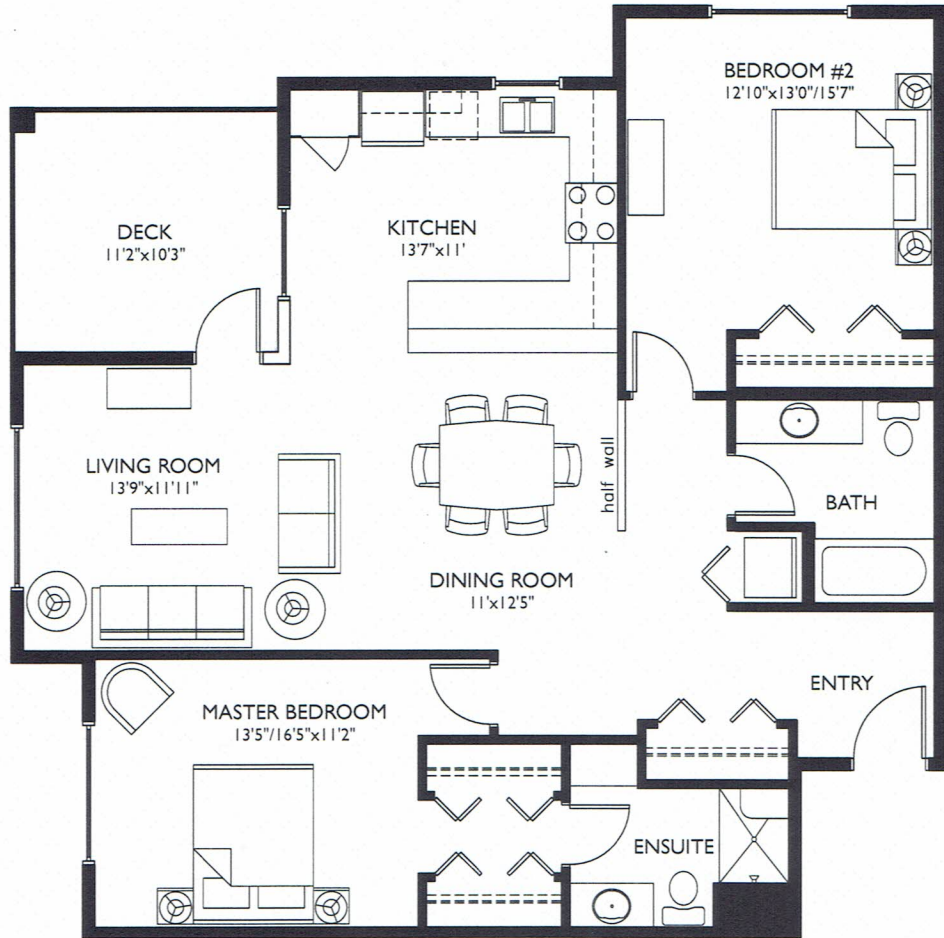

LAURENTIAN CONDOMINIUM

2 BEDROOM
2 BATH
1,240 SQ.FT.

FIRST FLOOR

SECOND AND THIRD FLOOR

FOURTH FLOOR